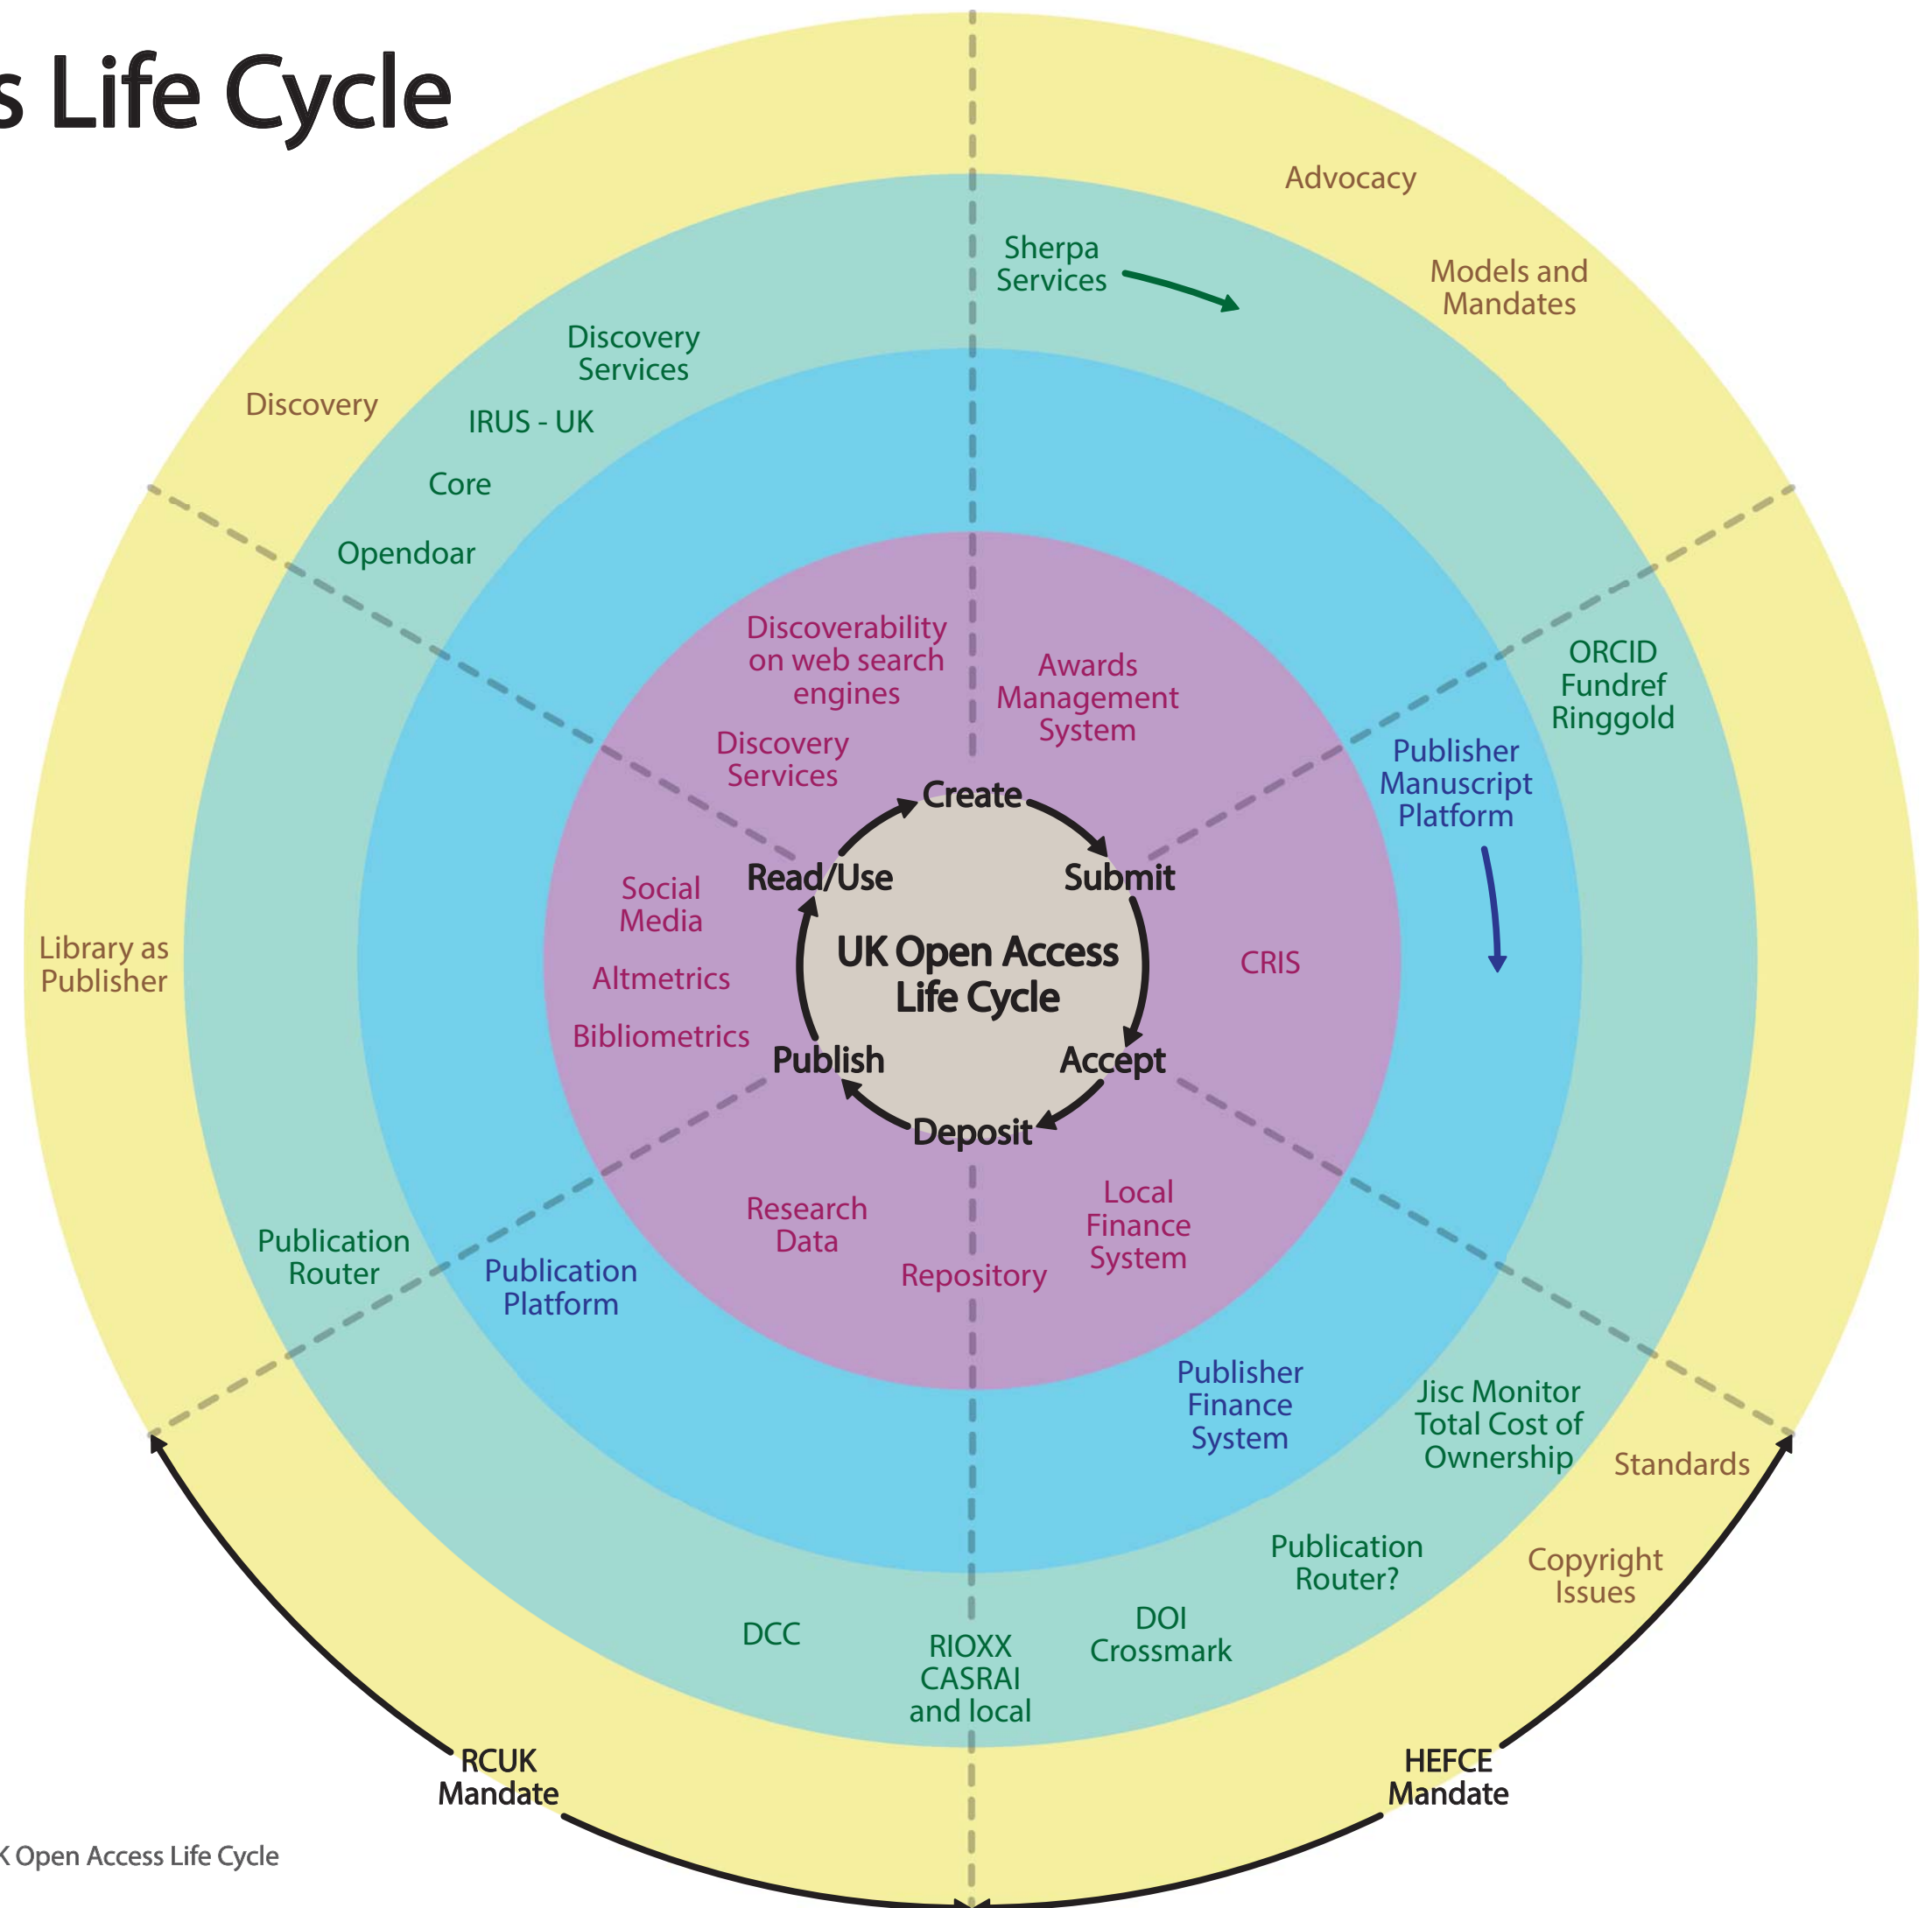

UK Open Access Life Cycle

Key

- University/Library
- Publishers
- Jisc/Above campus
- Open Access Workflows for Academic Librarians (OAWAL)