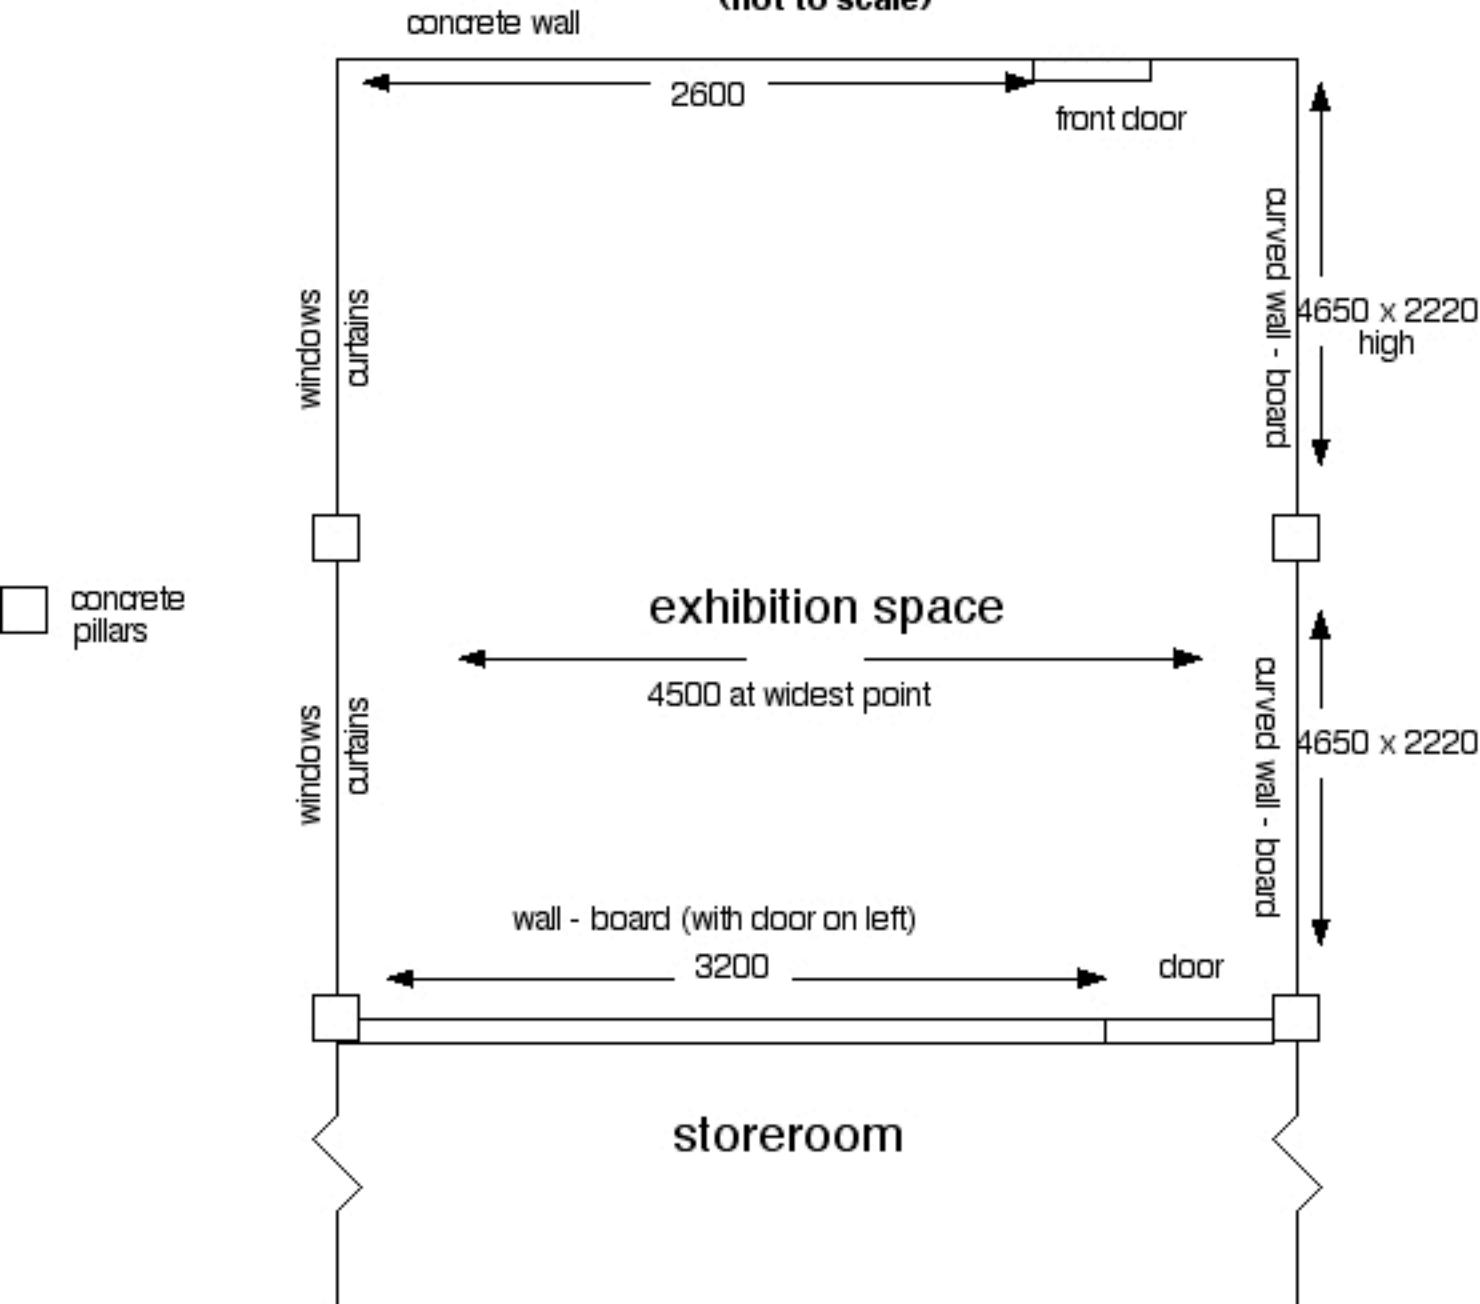

Auckland Office Layout

(not to scale)

equipment

- 6 x 55cm monitors and matched plinths
- 1 x video projector
- 1 x Audio PA - ceiling mounted x 4 speakers
- 6 x DVD players

monitor platforms surface area = 57cm x 63cm, 96cm high